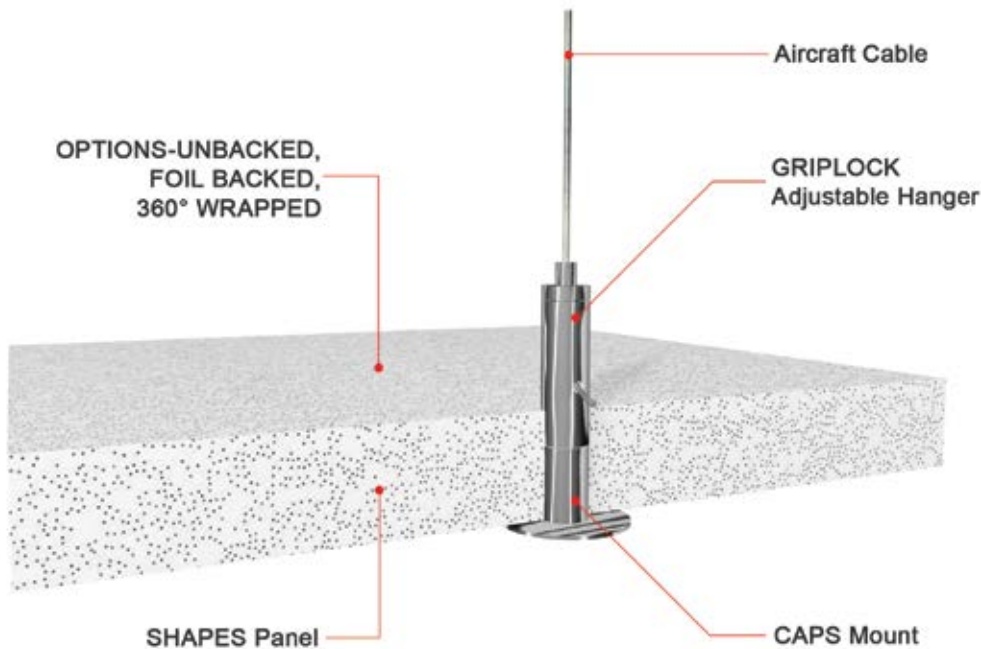

# SHAPES Ceiling System

The SHAPES Ceiling System provides

- All popular shapes and sizes
- All popular mounting systems
- Extensive configurations
  - Widths up to 60"
  - Lengths up to 120"
- Group into islands
- Sustainable day lighting LR 92.5
- Excellent Acoustics NRC 1.00
- Appropriate finish options
  - Factory applied White EUROMAT FINISH
  - Custom color EUROMAT
  - EUROMATALLIC coatings
  - Breathable panel fabrics
  - Breathable vinyls
  - Custom fabric option
- GREEN fiberglass core attributes
  - Bio-based binders
  - Reduced embodied energy
  - Zero phenol
  - Zero urea formaldehyde
  - Zero acrylics
  - Zero artificial color
  - 40% post-consumer recycled glass
  - GREENGUARD for Children and School certified
  - California CHIPS section 01350
- LEED Credits
  - MR Credit 4.1 = 1 point
  - MR Credit 4.2 = 1 point
  - EA Credit 1= 1 to 10 points
  - EQPR3 Prerequisite
  - EQ Credit 3.2 = 1 point
  - EQ Credit 7.1 = 1 point
  - EQ Credit 9 = 1 to 2 points
  - EQ Credit 10 = 1 point
  - ID Credit 1-1.4 = 1 point

## MODULE

All industry standard sizes within a max width of 60", max length of 120" can be combined to form large islands