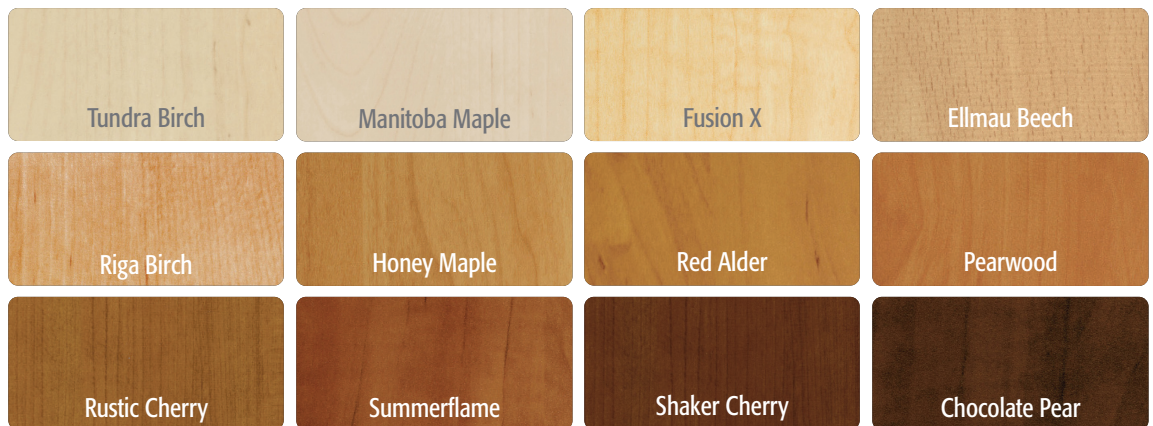

**KYDEX®
Wood Grains**

For flat lamination
and membrane
pressed applications

KYDEX®

THERMOPLASTIC SHEET

ISO 9001 and 14001 Certified

6685 Low St

Bloomsburg, PA 17815 USA

Phone: 800.325.3133, +1.570.389.5810

Outside the US: +1.570.389.5814

Fax: 800.452.0155, +1.570.387.7786

www.kydex.com

*Images of our sample range are for representation only. Color selection should be based on physical sample.