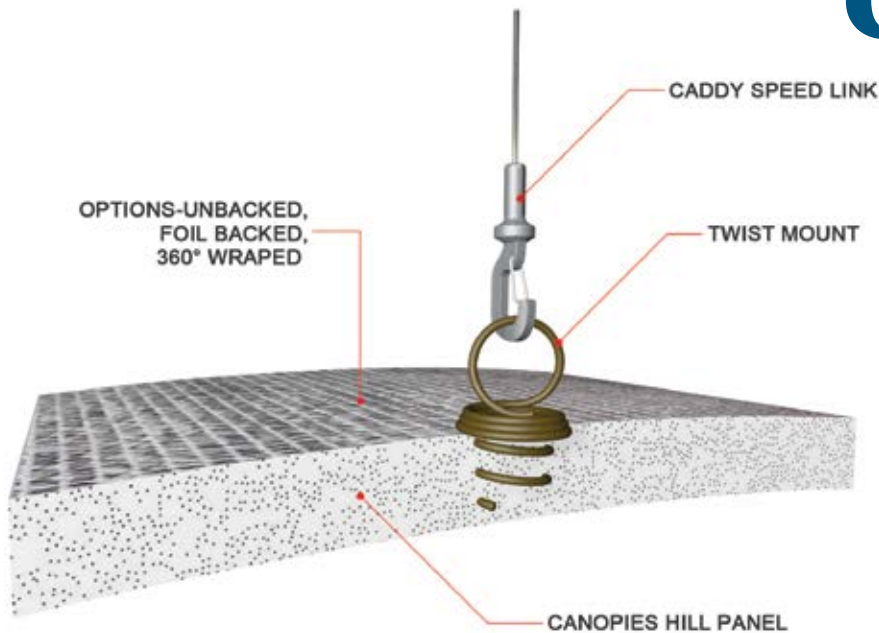

CANOPIES

Ceiling System

The CANOPIES Ceiling System provides

- Free standing points of interest
- Extensive Standard Shapes and Sizes in both Hills and Valleys
 - Square: 24", 36" and 48"
 - Rectangle: 36" x 96", 42" x 96", 48" x 72"
 - Ellipse: 16" x 48", 24" x 72"
- Custom configurations
 - Widths up to 60"
 - Lengths up to 120"
 - Ability to join CANOPIES together
- Sustainable day lighting LR 92.5
- Excellent Acoustics NRC 1.00
- All popular mounting systems
- Appropriate finish options
 - Factory applied White EUROMAT FINISH
 - Custom color EUROMAT
 - EUROMATALLIC coatings
 - Breathable panel fabrics
 - Breathable vinyls
 - Custom fabric option
- GREEN fiberglass core attributes
 - Bio-based binders
 - Reduced embodied energy
 - Zero phenol
 - Zero urea formaldehyde
 - Zero acrylics
 - Zero artificial color
 - 40% post-consumer recycled glass
 - GREENGUARD for Children and School certified
 - California CHIPS section 01350
- LEED Credits
 - MR Credit 4.1 = 1 point
 - MR Credit 4.2 = 1 point
 - EA Credit 1= 1 to 10 points
 - EQPR3 Prerequisite
 - EQ Credit 3.2 = 1 point
 - EQ Credit 7.1 = 1 point
 - EQ Credit 9 = 1 to 2 points
 - EQ Credit 10 = 1 point
 - ID Credit 1-1.4 = 1 point

PRODUCT DATA

SPECIFICATIONS

Section 09 84 12 Sound Absorptive Canopies

COMPLIANCE

ASTM E 1264 Type XII Form 2 Pattern E Class A

MATERIALS

1" x 6 pcf fiberglass core with bio-based binders, glass textile finishing scrim for a strong smooth finish and waterbased acoustically transparent EUROMAT or EUROMATALLIC coating

MODULE

All industry standard sizes within a max width of 60", max length of 120" and minimum radius of 30"

FINISH

Standard EUROMAT White

Lakeshore Reflection

Silver Pearl

Midnight Cove

Forever Peach