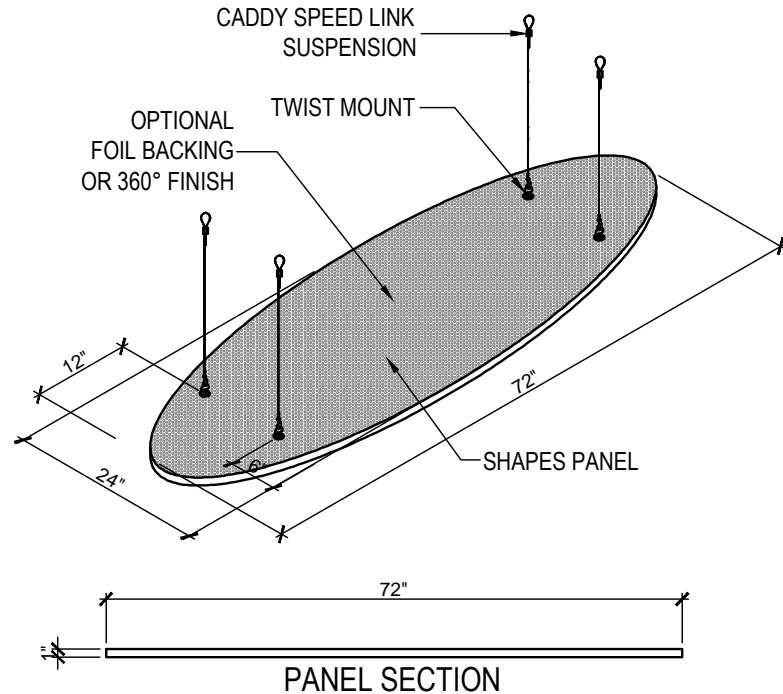

DESIGN OPTIONS

SIZE	EDGE	FINISH	MOUNTING	PERFORMANCE
<ul style="list-style-type: none"> STANDARD: 1" x 24" x 72", ELLIPSE OPTIONS: 2" THICK CORE DIMENSIONS IN 1/8" INCREMENTS CONFIGURATIONS: CAN BE JOINED TOGETHER INTO CLOUDS 	<ul style="list-style-type: none"> PROFILE: SQUARE, BEVEL, BULLNOSE CONSTRUCTION: REFLECT, HARDEN CORNERS: SQUARE, RADIUS, NOTCHED RETURNS: FIBERGLASS AND EXTRUDED ALUMINUM 	<ul style="list-style-type: none"> EUROMAT, EUROMATALLIC, BREATHABLE FABRICS, COMPREHENSIVE CUSTOM CAPABILITIES OPTIONS: FACE AND EDGES FACE & EDGE WITH FOIL BACK FULLY UPHOLSTERED, 360°, FACE, EDGES AND BACK 	<ul style="list-style-type: none"> CONCEALED MOUNTINGS: TWIST, HOOK OVER IMPALIT CLIP, EYE SCREW, D-RING, ROTOFAST CLOUDS EXPOSED MOUNTING: CAPS, CUSTOM SUSPENSION: AIRCRAFT CABLE, HANGER WIRE, CADDY SPEED LINK, GRIPLOCK, 15/16" T-GRID 	<ul style="list-style-type: none"> NRC: REFLECTIVE, 1"=1.00, 2" = 1.05 SABINS = 1,357 sq.in./side ASTM E 84: EUROMAT FLAME SPREAD 20, SMOKE DEVELOPED 30 LR: EUROMAT WHITE = 92.5 LEED Credits: MR4.1, MR 4.2, EA 1, EQPR3, EQ 3.2, EQ 7.1, EQ 9, EQ 10, ID1-1.4