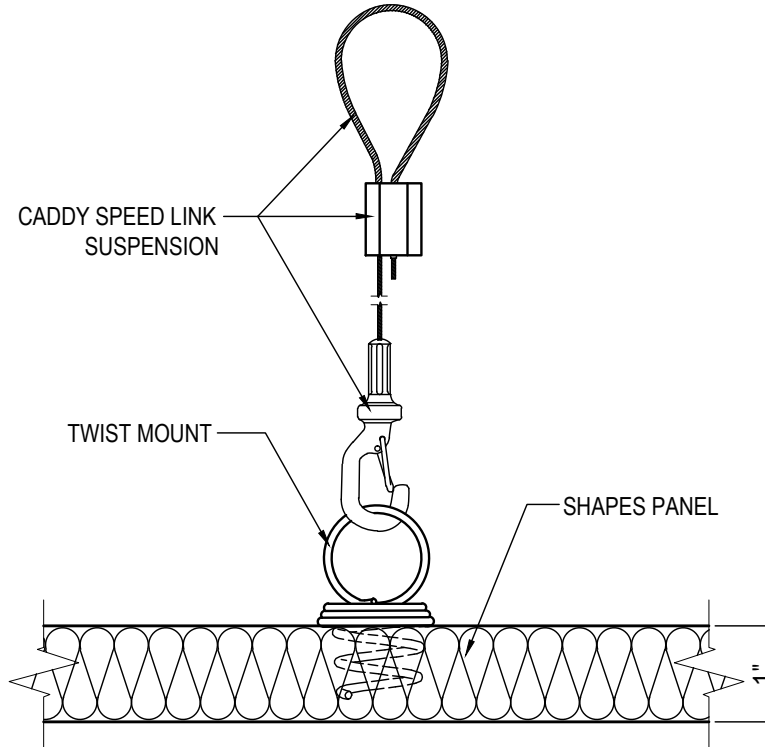

PRODUCT: SHAPES, ELLIPSE, 1" x 24" x 72"

MOUNTING: TWIST MOUNT WITH CADDY SPEED LINK

599 Henry Street
Winnipeg, Manitoba
Canada R3A 0V1
Phone: 204.783.6297
Fax: 204.783.7806

customerservice@soundconcepts.ca

PRODUCT:

SHAPES CEILING SYSTEM

DISCLAIMER

THESE DRAWINGS SHOW TYPICAL DETAILS FOR SOUND CONCEPTS PRODUCTS AND THEIR INSTALLATION. THEY ARE SUBJECT TO CHANGE WITHOUT NOTICE. SOUND CONCEPTS DOES NOT WARRANT AND ASSUMES NO LIABILITY FOR THE ACCURACY, COMPLETENESS OR FITNESS FOR A PARTICULAR PURPOSE.

01	NEW DWG/SHEET	25OCT	JLB
NO.	REVISION	DATE	BY

CAD DWG FILE:
A-501-SHAPES-SK8I.DWG

SCALE: AS SHOWN

DRAWN BY: JLBRIONES

DATE: 25OCT2013

THIS DRAWING IS THE PROPERTY OF SOUND CONCEPTS WHICH RESERVES ALL COPYRIGHTS. THE SAME MAY NOT BE USED OR REPRODUCED, IN WHOLE OR IN PART WITHOUT THE WRITTEN PERMISSION OF SOUND CONCEPTS.

DESIGN OPTIONS

SIZE	EDGE	FINISH	MOUNTING	PERFORMANCE
- STANDARD: 1" x 24" x 72", ELLIPSE - OPTIONS: 2" THICK CORE DIMENSIONS IN 1/8" INCREMENTS - CONFIGURATIONS: CAN BE JOINED TOGETHER INTO CLOUDS	- PROFILE: SQUARE, BEVEL, BULLNOSE - CONSTRUCTION: REFLECT, HARDEN - CORNERS: SQUARE, RADIUS, NOTCHED - RETURNS: FIBERGLASS AND EXTRUDED ALUMINUM	- EUROMAT, EUROMATALLIC, BREATHABLE FABRICS, COMPREHENSIVE CUSTOM CAPABILITIES - OPTIONS: FACE AND EDGES FACE & EDGE WITH FOIL BACK FULLY UPHOLSTERED, 360°, FACE, EDGES AND BACK	- CONCEALED MOUNTINGS: TWIST, HOOK OVER IMPALIT CLIP, EYE SCREW, D-RING, ROTOFAST CLOUDS - EXPOSED MOUNTING: CAPS, CUSTOM - SUSPENSION: AIRCRAFT CABLE, HANGER WIRE, CADDY SPEED LINK, GRIPLOCK, 15/16" T-GRID	- NRC: REFLECTIVE, 1"=1.00, 2" = 1.05 - SABINS = 1,357 sq.in./side - ASTM E 84: EUROMAT FLAME SPREAD 20, SMOKE DEVELOPED 30 - LR: EUROMAT WHITE = 92.5 - LEED Credits: MR4.1, MR 4.2, EA 1, EQPR3, EQ 3.2, EQ 7.1, EQ 9, EQ 10, ID1-1.4

TITLE:

SHAPES 1" x 24" x 72", ELLIPSE WITH TWIST MOUNT AND CADDY SPEED LINK SUSPENSION

A-501-SHAPES-SK8J