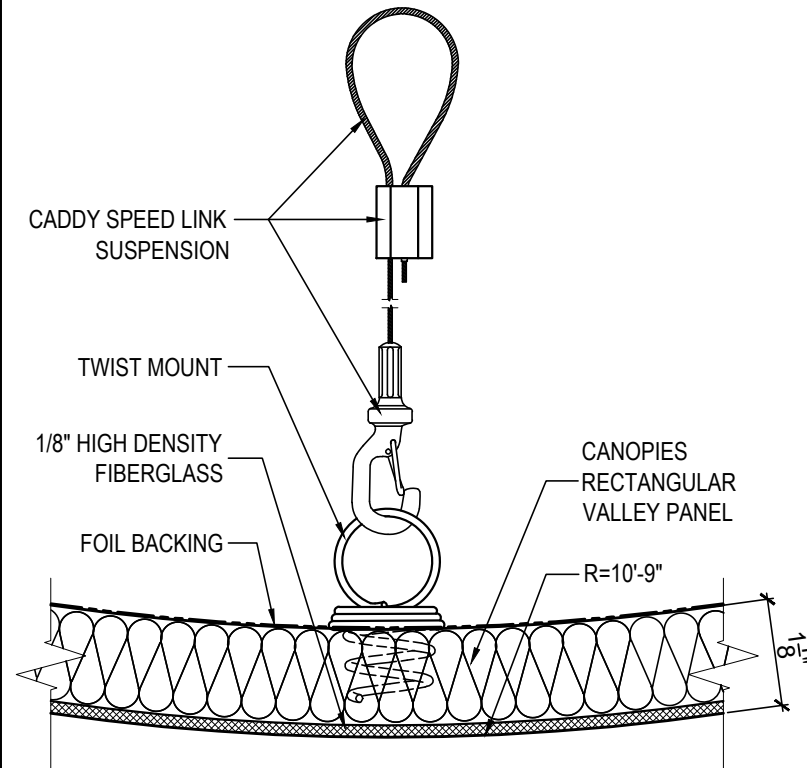

03	TEXT, DWG EDIT	11SEP	JLB
02	TEXT, DWG EDIT	26JUL	JLB
01	TEXT, DWG EDIT	27SEP	JLB
NO.	REVISION	DATE	BY

CAD DWG FILE:

A-501-CANOPIES-SK8GVS.DWG

SCALE: AS SHOWN

DRAWN BY: JLB RIONES

DATE: MAY292013

THIS DRAWING IS THE PROPERTY OF SOUND CONCEPTS WHICH RESERVES ALL COPYRIGHTS. THE SAME MAY NOT BE USED OR REPRODUCED, IN WHOLE OR IN PART WITHOUT THE WRITTEN PERMISSION OF SOUND CONCEPTS.

TITLE:

CANOPIES 1-1/8" x 48" x 120", RECTANGULAR, VALLEY, TWIST MOUNT AND CADDY SPEED LINK SUSPENSION

A-501-CANOPIES-SK8GVS

DESIGN OPTIONS

SIZE	EDGE	FINISH	MOUNTING	PERFORMANCE
<ul style="list-style-type: none"> STANDARD: 1-1/8" x 48" x 120" CANOPIES, RECTANGULAR, VALLEY WITH A 10'-9" RADIUS OPTIONS: RADII TO 30" DIMENSIONS IN 1/8" INCREMENTS CONFIGURATIONS: CAN BE JOINED TOGETHER INTO CLOUDS 	<ul style="list-style-type: none"> EDGES - SQUARE, EXTRUDED ALUMINUM CORNERS - SQUARE RETURNS - FIBERGLASS 	<ul style="list-style-type: none"> EUROMAT, EUROMATALLIC, BREATHABLE FABRICS, COMPREHENSIVE CUSTOM CAPABILITIES OPTIONS: FACE AND EDGES WRAPPED WITH FOIL BACK FULLY UPHOLSTERED, 360° FINISHED FACE, EDGES AND BACK 	<ul style="list-style-type: none"> CONCEALED MOUNTINGS: TWIST, IMPALIT CLIP, EYE SCREW, D-RING, ROTOFAST CLOUDS EXPOSED MOUNTING: CAPS, CUSTOM SUSPENSION: AIRCRAFT CABLE, HANGER WIRE, CADDY SPEED LINK, GRIPLOCK, 15/16" T-GRID 	<ul style="list-style-type: none"> NRC: REFLECTIVE, 1"=1.00, 2" = 1.05 SABINS = 5,793 sq.in./side ASTM E 84: EUROMAT FLAME SPREAD 20, SMOKE DEVELOPED 30 LR: EUROMAT WHITE = 92.5 LEED Credits: MR4.1, MR 4.2, EA 1, EQPR3, EQ 3.2, EQ 7.1, EQ 9, EQ 10, ID1-1.4