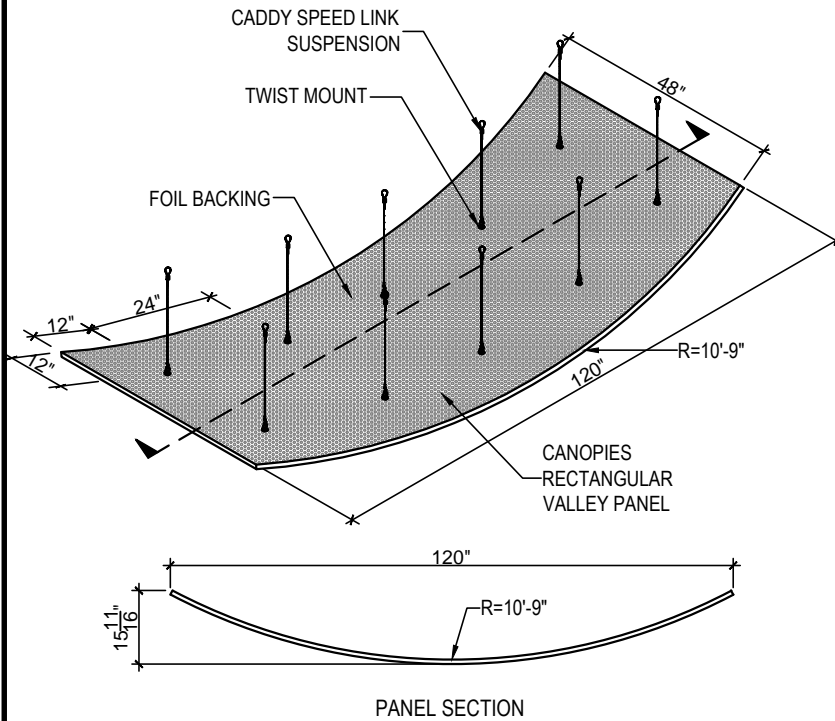

TITLE:

CANOPIES 1-1/8" x 48" x 120", RECTANGULAR, VALLEY, TWIST MOUNT AND CADDY SPEED LINK SUSPENSION

A-501-CANOPIES-SK8GVS

DESIGN OPTIONS

SIZE	EDGE	FINISH	MOUNTING	PERFORMANCE
<ul style="list-style-type: none"> STANDARD: 1-1/8" x 48" x 120" CANOPIES, RECTANGULAR, VALLEY WITH A 10'-9" RADIUS OPTIONS: RADII TO 30" DIMENSIONS IN 1/8" INCREMENTS CONFIGURATIONS: CAN BE JOINED TOGETHER INTO CLOUDS 	<ul style="list-style-type: none"> EDGES - SQUARE, EXTRUDED ALUMINUM CORNERS - SQUARE RETURNS - FIBERGLASS 	<ul style="list-style-type: none"> EUROMAT, EUROMATALLIC, BREATHABLE FABRICS, COMPREHENSIVE CUSTOM CAPABILITIES OPTIONS: FACE AND EDGES WRAPPED WITH FOIL BACK FULLY UPHOLSTERED, 360° FINISHED FACE, EDGES AND BACK 	<ul style="list-style-type: none"> CONCEALED MOUNTINGS: TWIST, IMPALIT CLIP, EYE SCREW, D-RING, ROTOFAST CLOUDS EXPOSED MOUNTING: CAPS, CUSTOM SUSPENSION: AIRCRAFT CABLE, HANGER WIRE, CADDY SPEED LINK, GRIPLOCK, 15/16" T-GRID 	<ul style="list-style-type: none"> NRC: REFLECTIVE, 1"=1.00, 2" = 1.05 SABINS = 5,793 sq.in./side ASTM E 84: EUROMAT FLAME SPREAD 20, SMOKE DEVELOPED 30 LR: EUROMAT WHITE = 92.5 LEED Credits: MR4.1, MR 4.2, EA 1, EQPR3, EQ 3.2, EQ 7.1, EQ 9, EQ 10, ID1-1.4